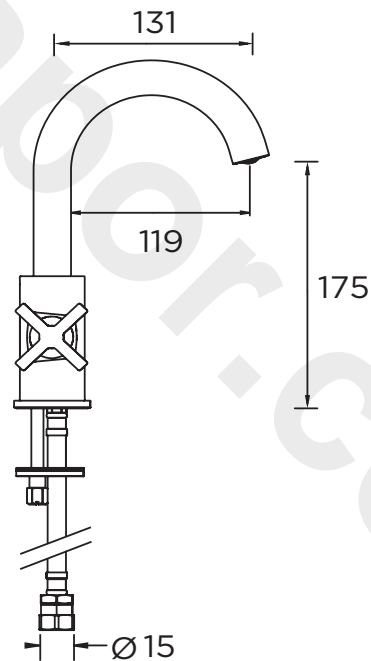

### Features:

- Long life and easy to use 1/4 turn ceramic disc valves
- Metal fixing nut for added durability
- Flexible tails included
- Includes clicker waste
- Incorporates swivel spout

### Specification

Style:	Contemporary
Product Type:	Bathroom Taps
Finish/Colour:	Chrome
Main Construction Material:	Brass
Mount Type:	Deck Mounted
Handle Type:	Crosshead
Connection Inlet:	M10x15mm Compression Flexi Tail
Number of Tap Holes Required:	1
Valve/Cartridge Type:	1/2" CD Valve 1/4 Turn
Plumbing System Suitability:	All
Working Pressure Range:	Min. 0.2, Max. 5.0
Maximum Hot Water Temperature:	°c 60
Maximum Dynamic Pressure: (bar)	5
Maximum Static Pressure: (bar)	10
Flow Type:	Single
Flow Rate: (l/min @ 3 bar)	34.8
Connection Outlet:	N/A
Isolation Included:	No

### Dimensions (measurements in mm)